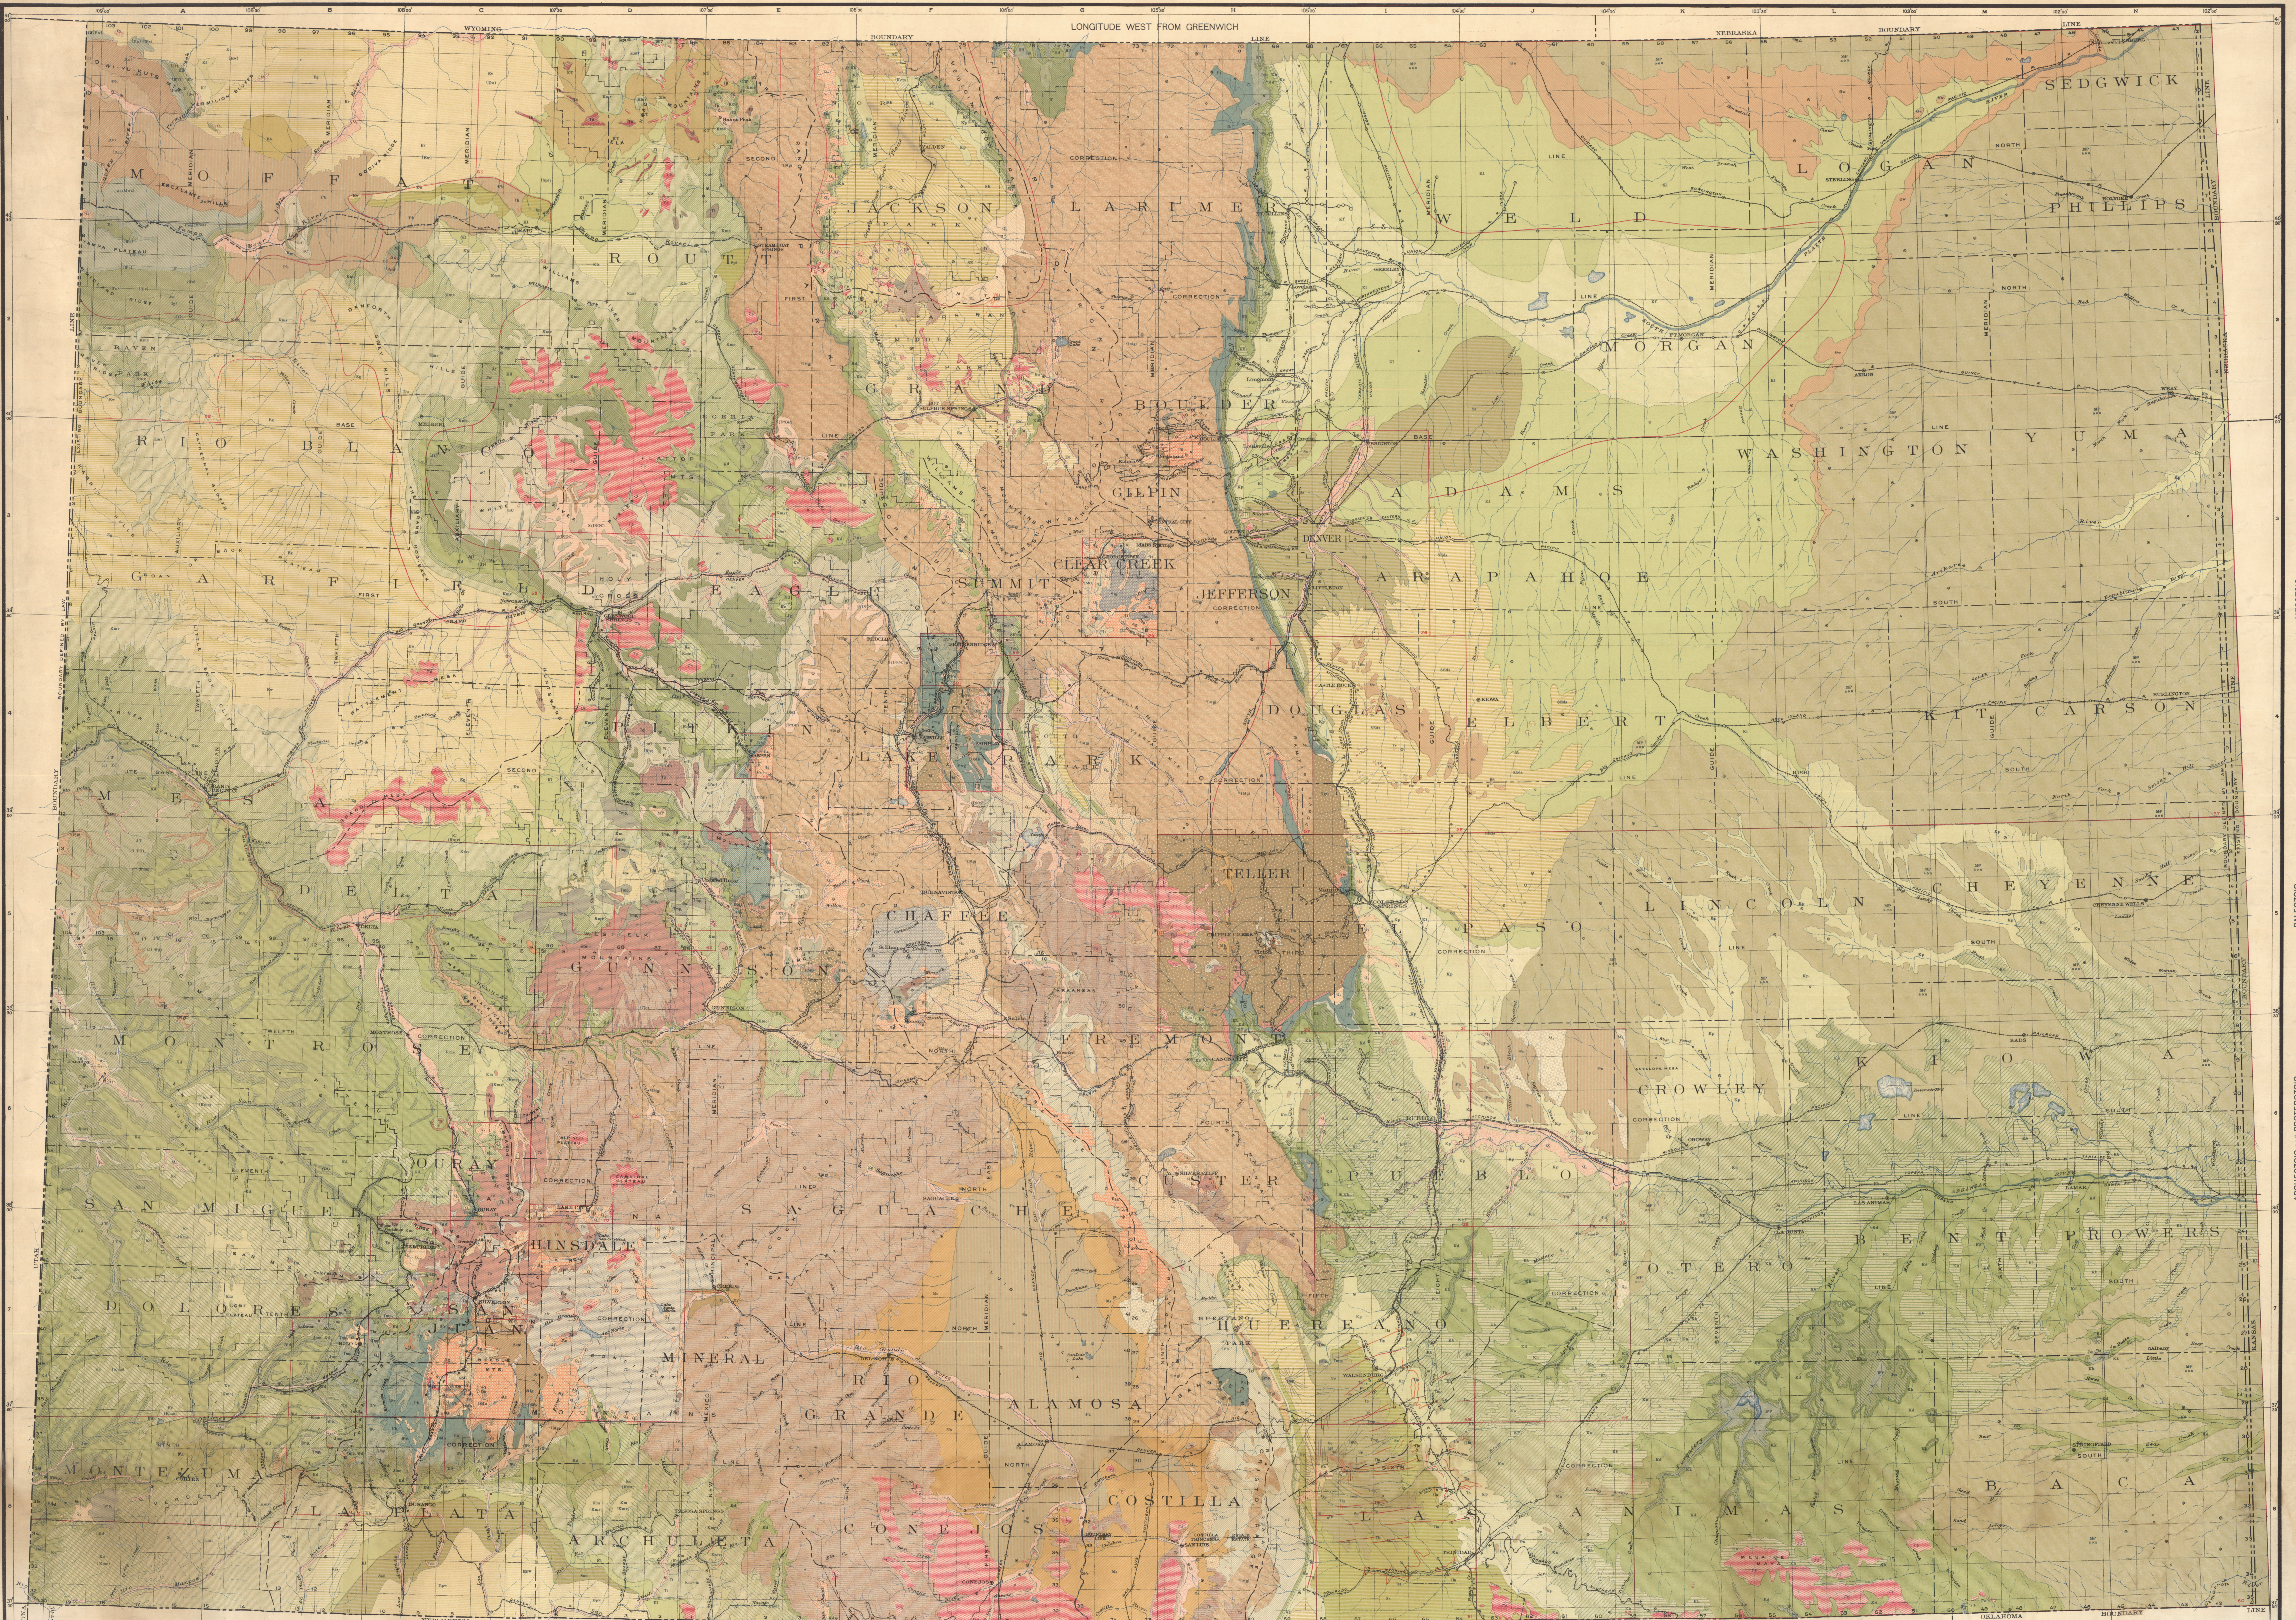

GEOLOGIC MAP OF COLORADO

1913

LEGEND

Scale 1:100,000 Approximately 8 miles to inch

The legend is organized into columns corresponding to geological time periods:

- **QUATERNARY:** Recent, Alluvium, Sand and gravel, etc.
- **CENOZOIC:**
  - **TERTIARY:** Eocene, Oligocene, Miocene, Pliocene, Pleistocene.
  - **QUATERNARY:** Recent, Alluvium, Sand and gravel, etc.
- **MESOZOIC:**
  - **TRIASSIC:** Lower, Middle, Upper.
  - **JURASSIC:** Lower, Middle, Upper.
  - **CRETACEOUS:** Lower, Middle, Upper.
- **PALEOZOIC:**
  - **DEVONIAN:** Lower, Middle, Upper.
  - **MISSISSIPPIAN:** Lower, Middle, Upper.
  - **CARBONIFEROUS:** Lower, Middle, Upper.
  - **SILURIAN:** Lower, Middle, Upper.
  - **ORISKANY:** Lower, Middle, Upper.
  - **GAMBRIAN:** Lower, Middle, Upper.
- **ARCHEOZOIC AND PROTEROZOIC:**
  - **CAMBRIAN:** Lower, Middle, Upper.
  - **SILURIAN:** Lower, Middle, Upper.
  - **ORISKANY:** Lower, Middle, Upper.
  - **GAMBRIAN:** Lower, Middle, Upper.
- **METAMORPHIC:** Gneiss, Schist, Amphibolite, etc.
- **UNDEVELOPED INTRUSIVE ROCKS:** Granite, Diorite, Gabbro, etc.