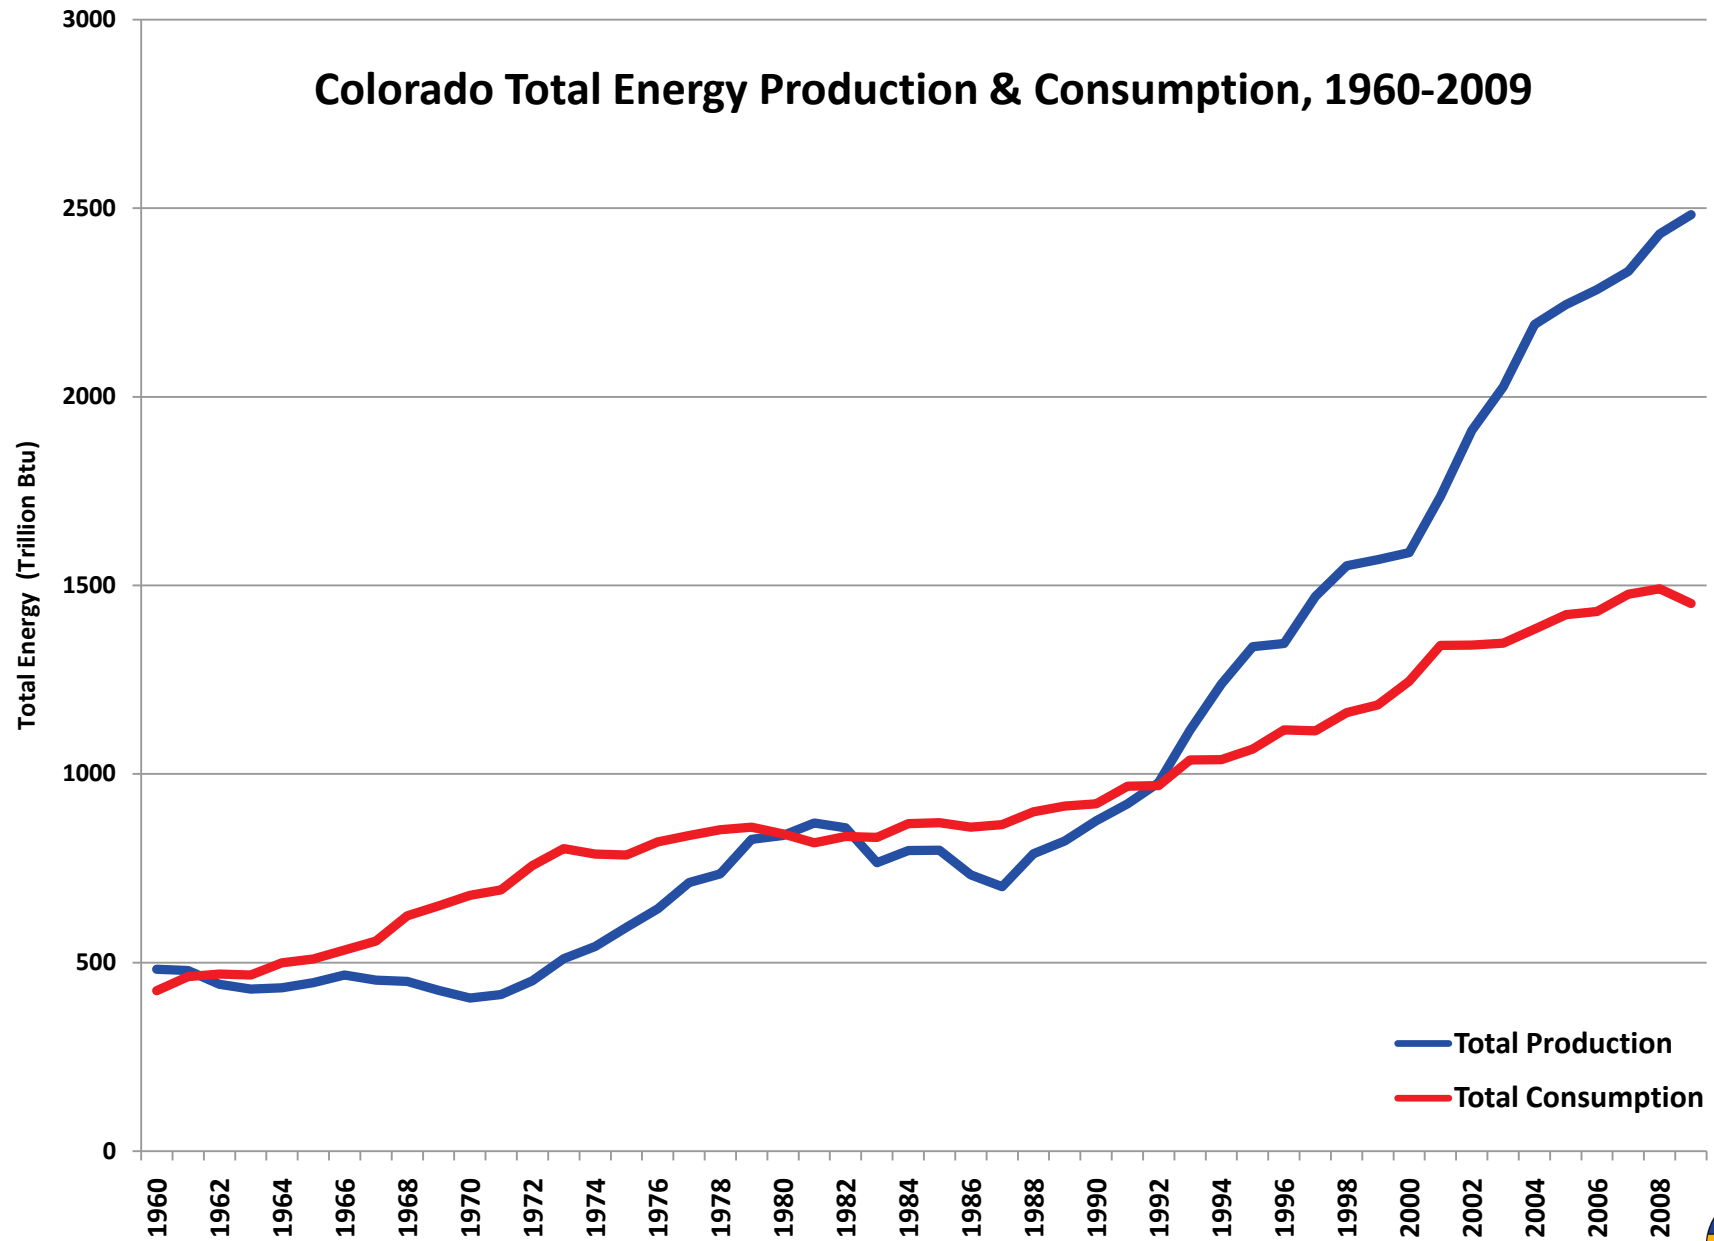

Colorado Total Energy Production & Consumption, 1960-2009

Source: EIA, 12/2011