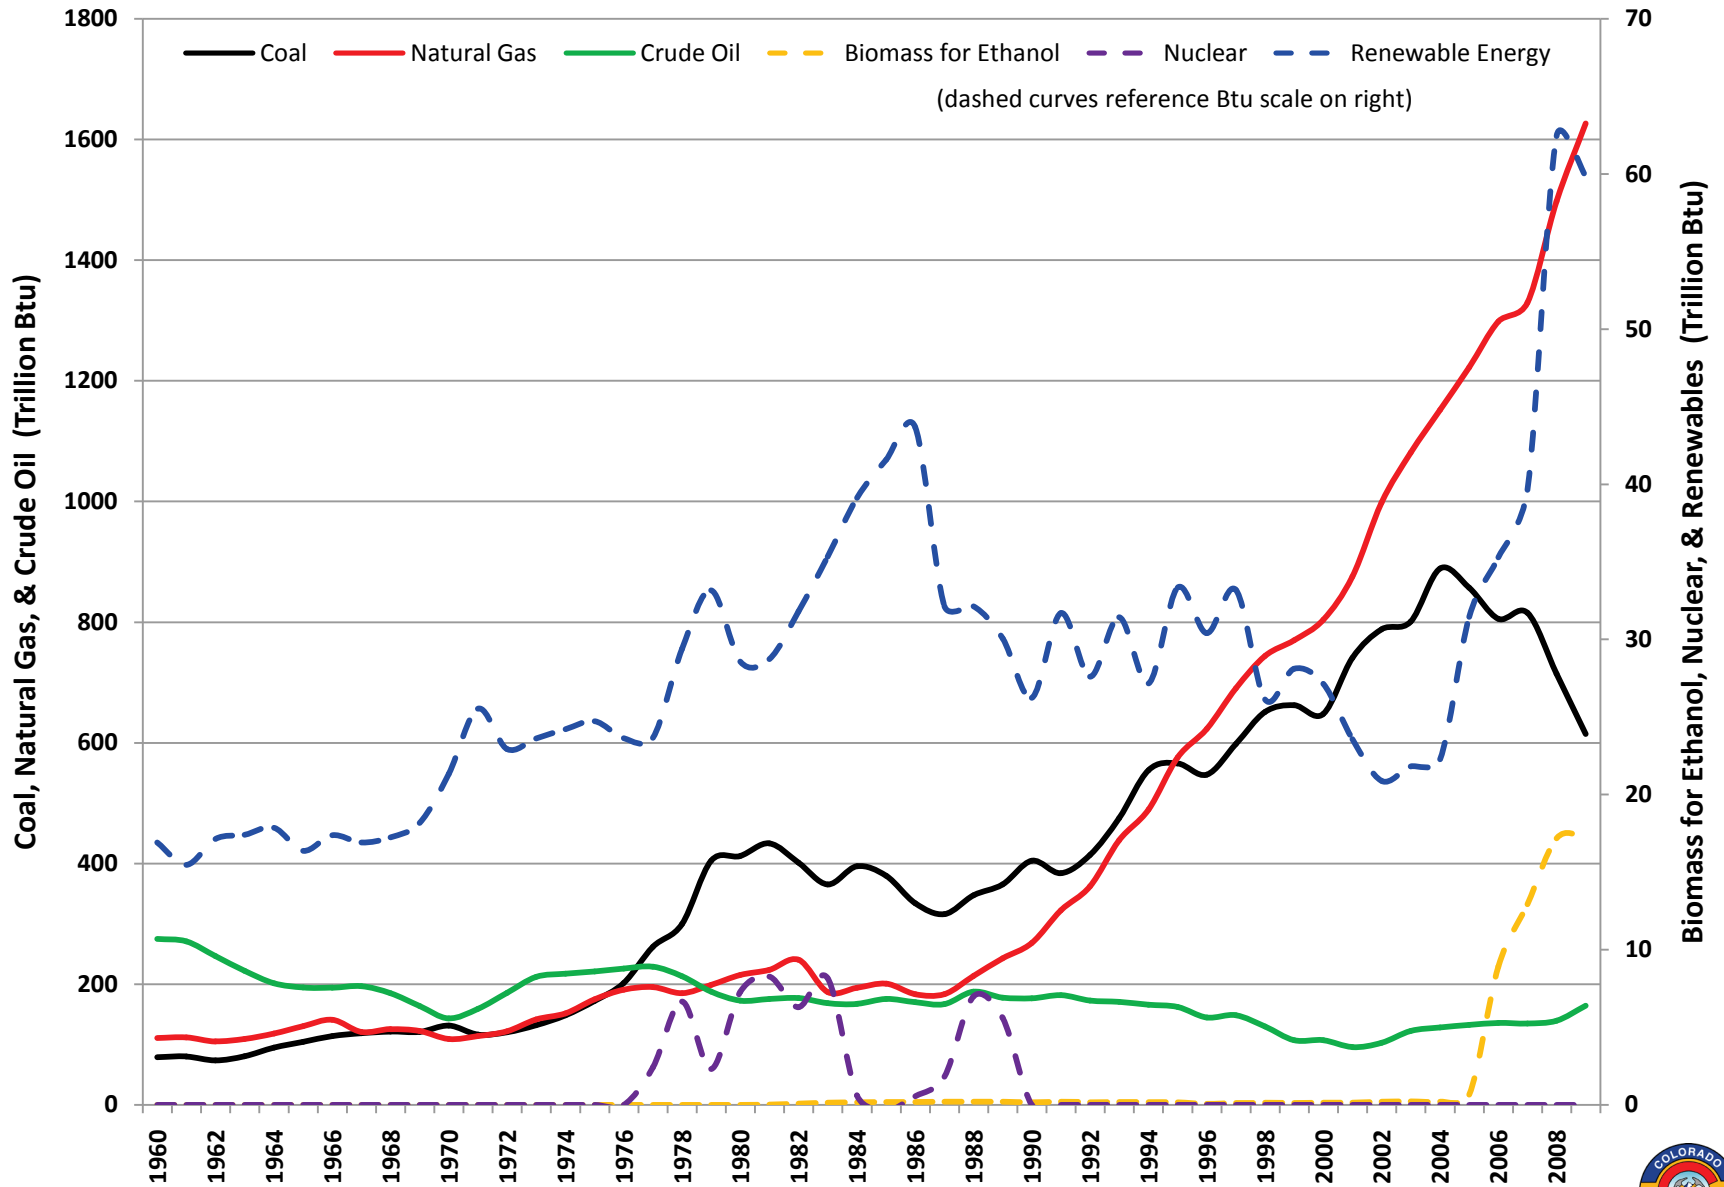

Colorado Historical Total Energy Production By Source, 1960-2009

Source: EIA, 12/2011