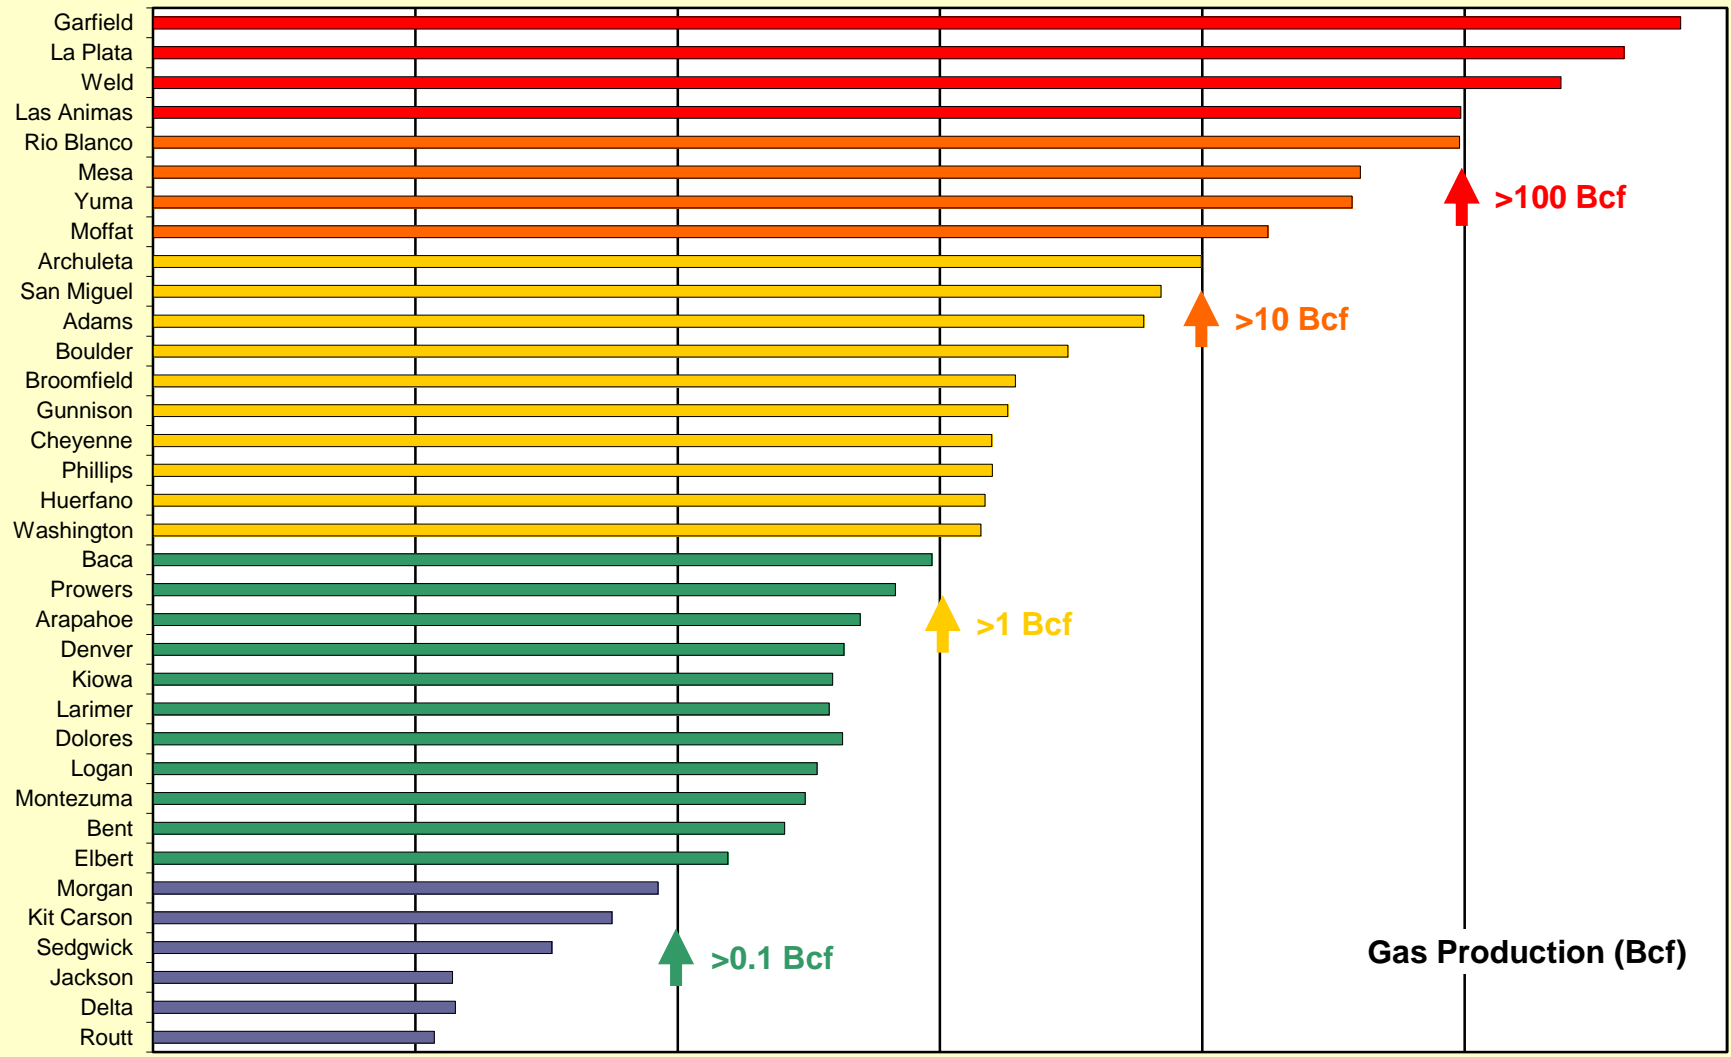

### 2011 Colorado Gas Production By County

Gas Production (Bcf)